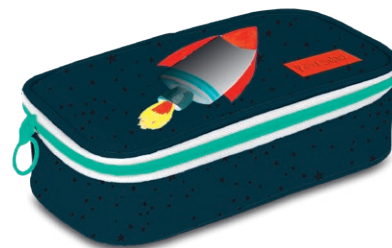

12. PEN CASE, SQUARE

555441 | Size: 22 cm

Features: polyester, heat transfer print,
branded fluo latex patch, round metal zipper puller

13. ELASTIC FILE A4 - ROCKET

555250
matt lamination

14. RING BINDER A4 - ROCKET

2R: 555229 | 23R: 556073
Features: spine 4,5 cm,
matt lamination

15. BACKPACK KIDS - ROCKET

555380 | 7 L
Features: polyester, heat transfer print,
branded fluo latex patch, striped fluo webbing,
round metal zipper puller

16. SCHOOL BAG 38CM - ROCKET

555342 | 19 L
Features: polyester, heat transfer print,
branded fluo latex patch, striped fluo webbing

17. PEN CASE, BOX - ROCKET

555427 | Size: 22 cm
Features: polyester, heat transfer print,
branded fluo latex patch, round metal zipper puller