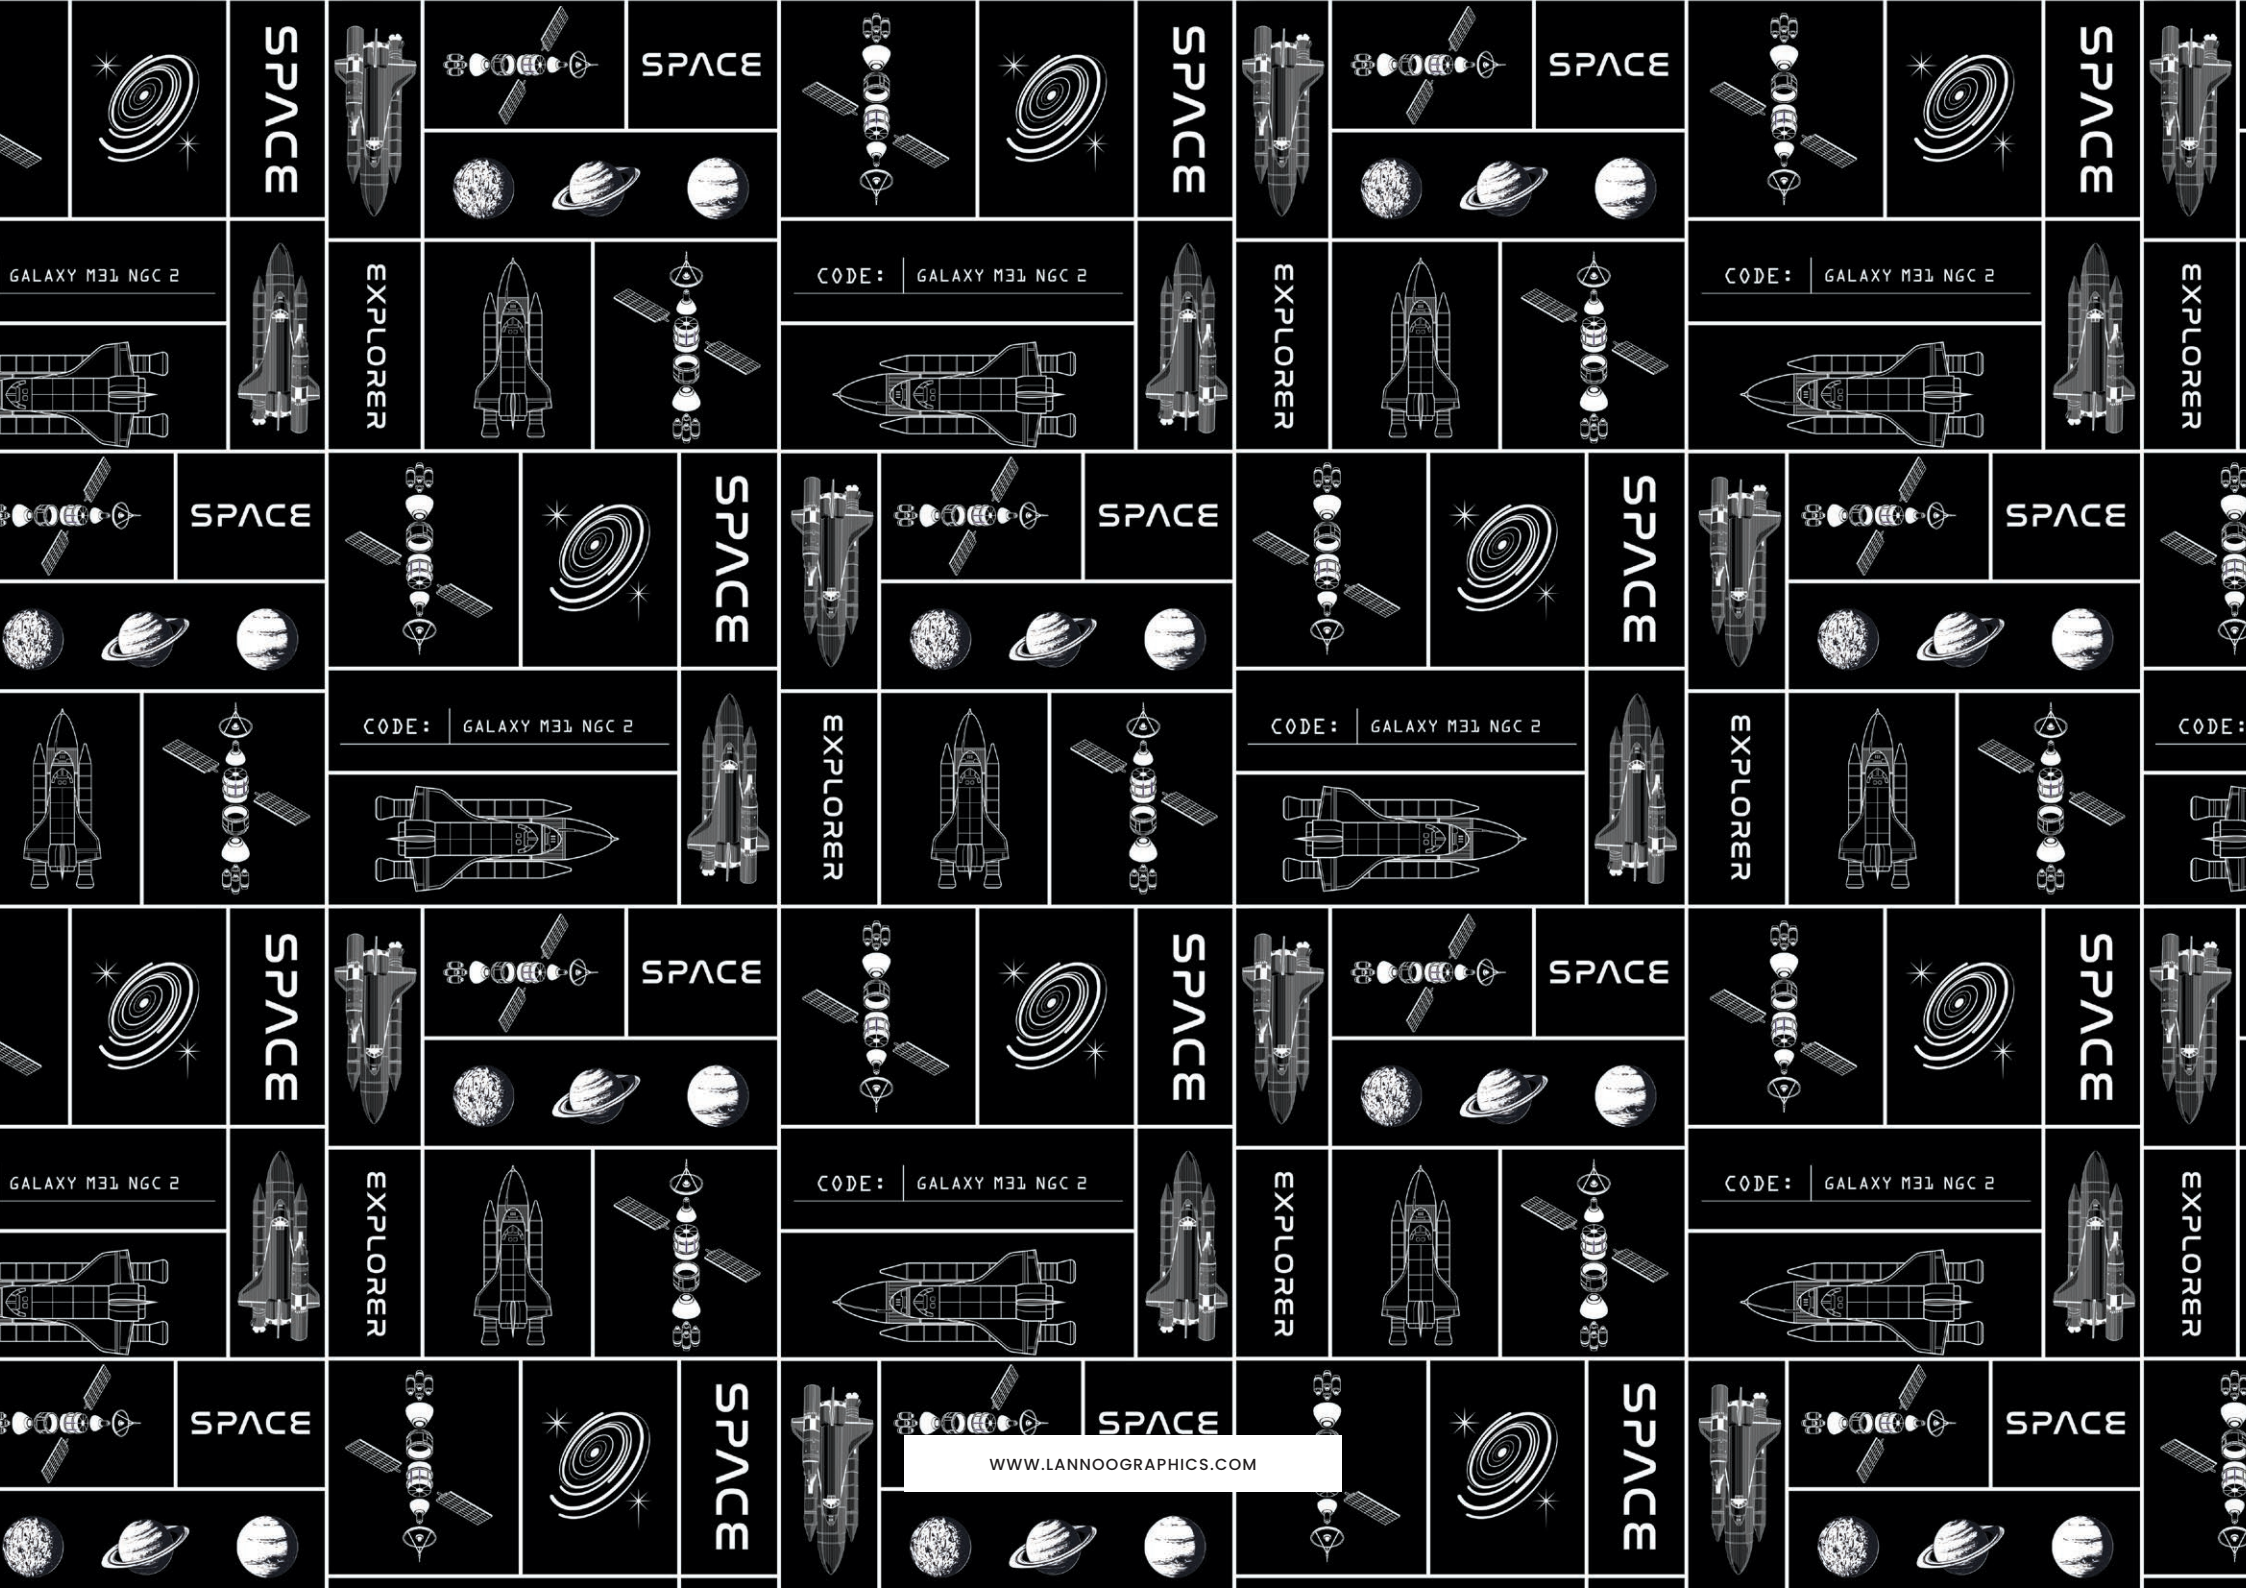

SPACE

SPACE

SPACE

SPACE

SPACE

EXPLORER

CODE: GALAXY M31 NGC 2

EXPLORER

CODE: GALAXY M31 NGC 2

EXPLORER

SPACE

SPACE

SPACE

SPACE

SPACE

CODE: GALAXY M31 NGC 2

EXPLORER

CODE: GALAXY M31 NGC 2

EXPLORER

CODE:

SPACE

SPACE

SPACE

SPACE

SPACE

EXPLORER

CODE: GALAXY M31 NGC 2

EXPLORER

CODE: GALAXY M31 NGC 2

EXPLORER

SPACE

SPACE

SPACE

SPACE

SPACE

WWW.LANNOGRAPHICS.COM