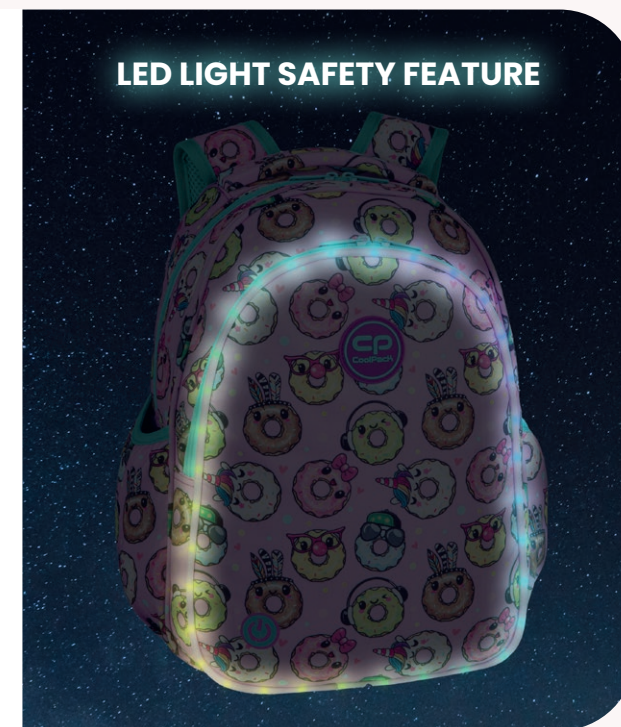

LED LIGHT SAFETY FEATURE

* 3x AA batteries not included