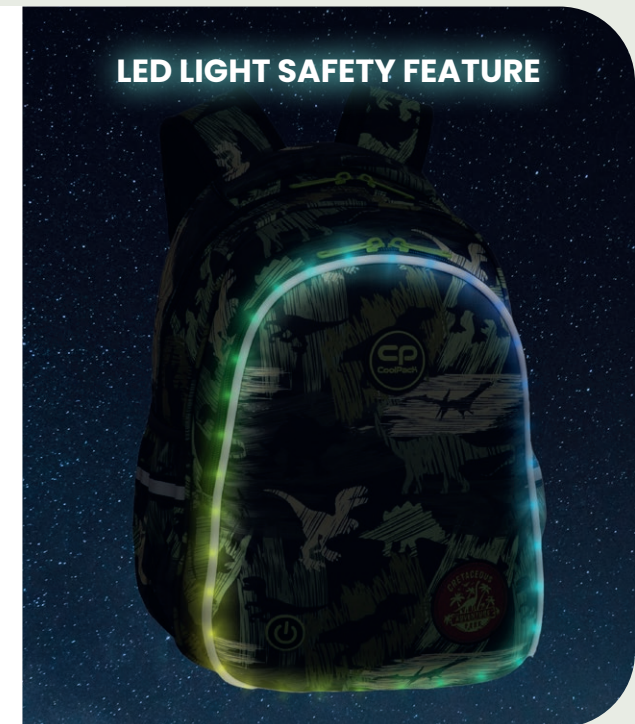

LED LIGHT SAFETY FEATURE

* 3x AA batteries not included