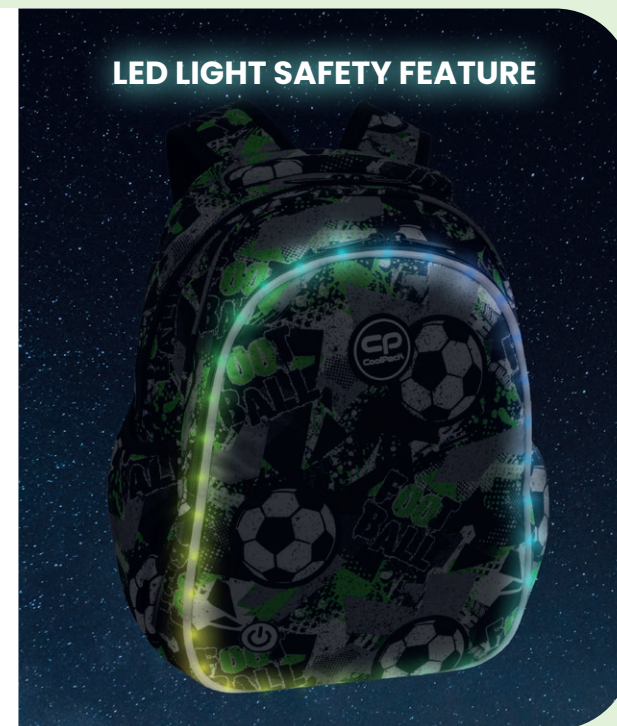

LED LIGHT SAFETY FEATURE

* 3x AA batteries not included